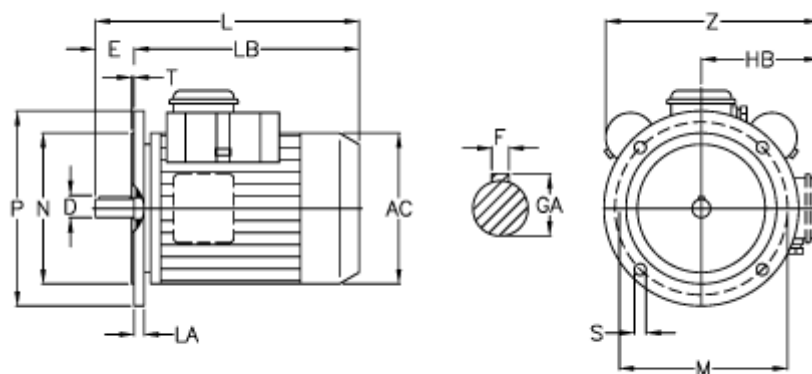

Data Sheet

Article number: 25025664002

Description: ICME Single-phase motor MD71 B6 0,25KW
6 - 900 rpm 1x230 Volt 50Hz B5 with starting & running capacitor

Measures

AC = 137	LB = 238
D = 14	M = 130
E = 30	N = 110
F = 5	P = 160
GA = 16.0	S = 9.5
HB = 107	T = 3.5
L = 268	Z = 210
LA = 10.0	